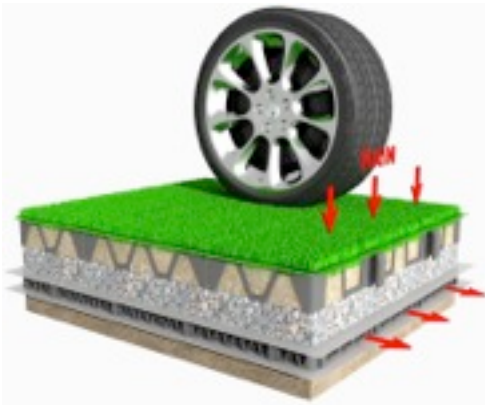

# NERO Pave

After only a few months lush grass growth on NERO Pave

Location : Physics Lane, LaTrobe Uni, Bundoora Melbourne

Contact Southern Geosynthetics to learn the secrets of successful grass paving.