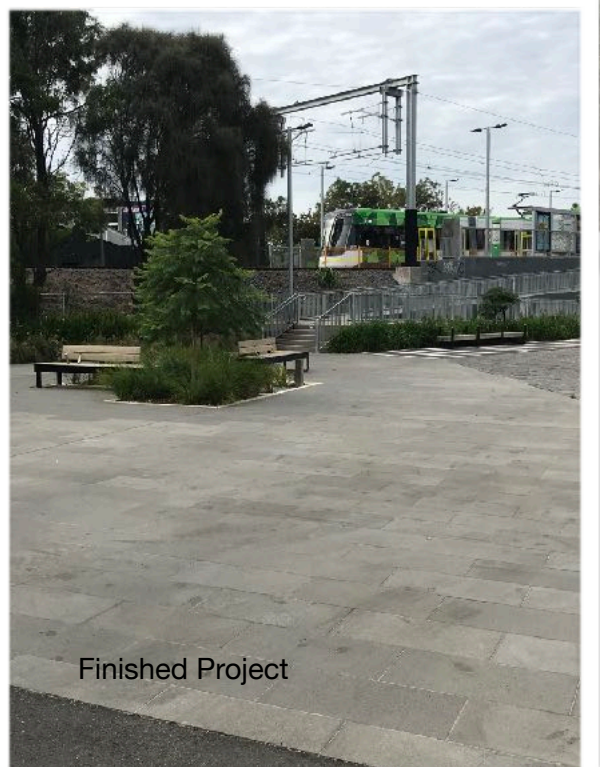

Finished Project