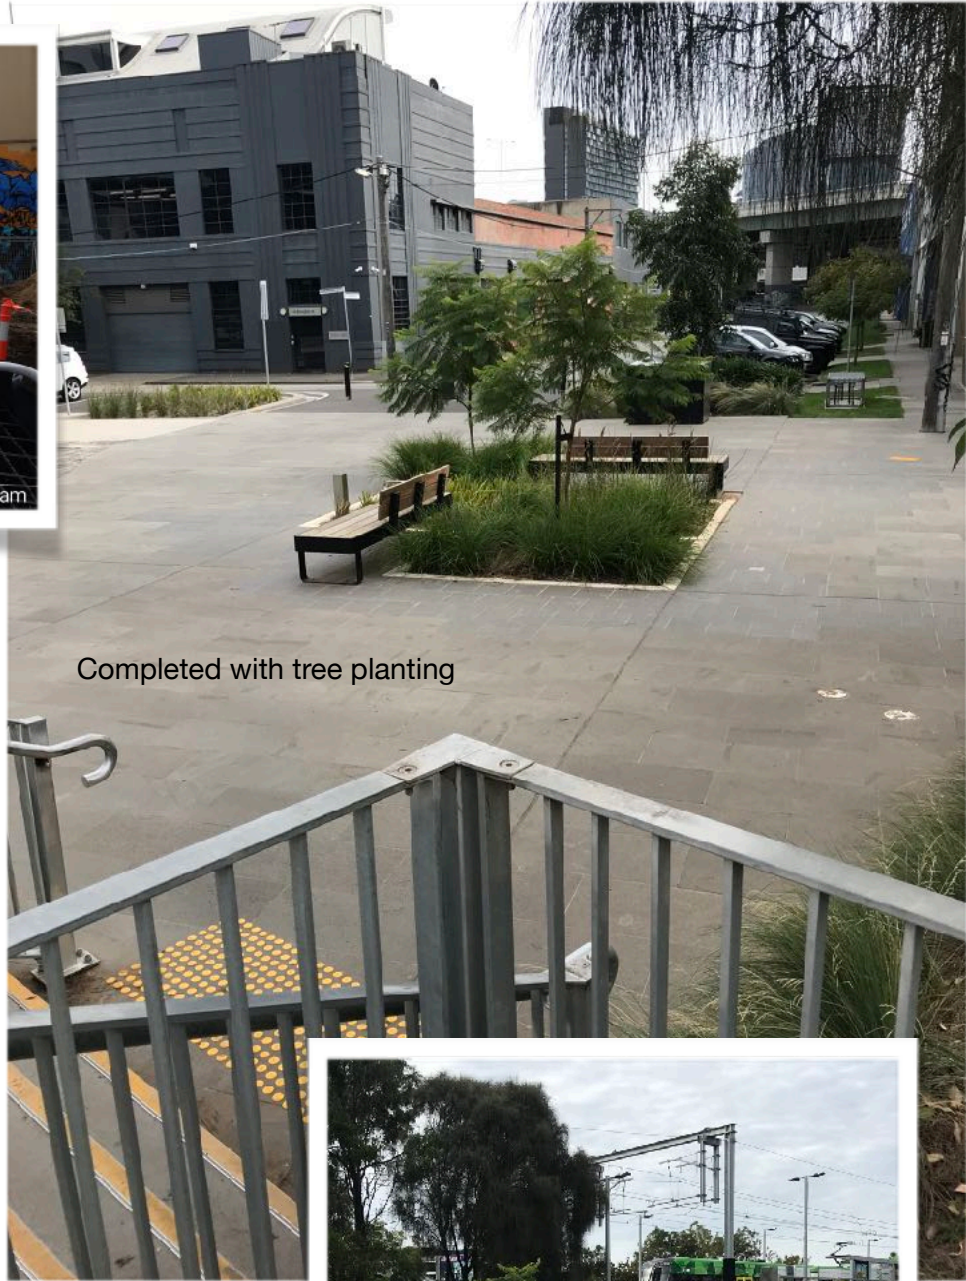

Terravault 1

During Installation

Project: Ferrar St, Southbank
Contractor: ACE Contractors
Product: Terravault 1

Quick and easy to install, Terravault 1 was the ideal choice for ACE Contractors.

Completed with tree planting